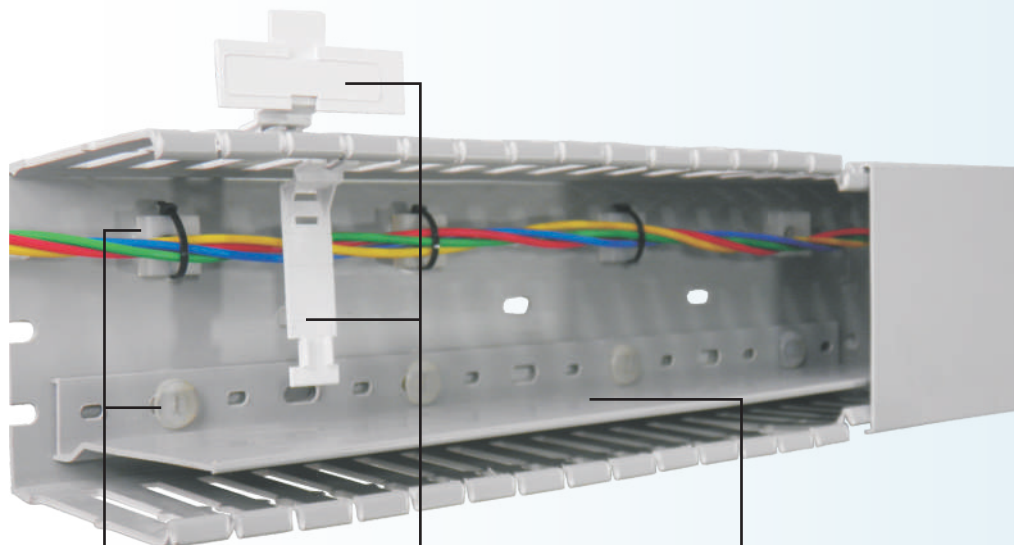

Tools & Accessories

Page No. 14-15

Mounting Clip

Tag Holder

Wall Divider

Available in all colors

Stocked in 4 colors

- Blue
(RAL 5015)
- Grey
(RAL 7042)
- White
(RAL 9016)
- Black
(RAL 9005)