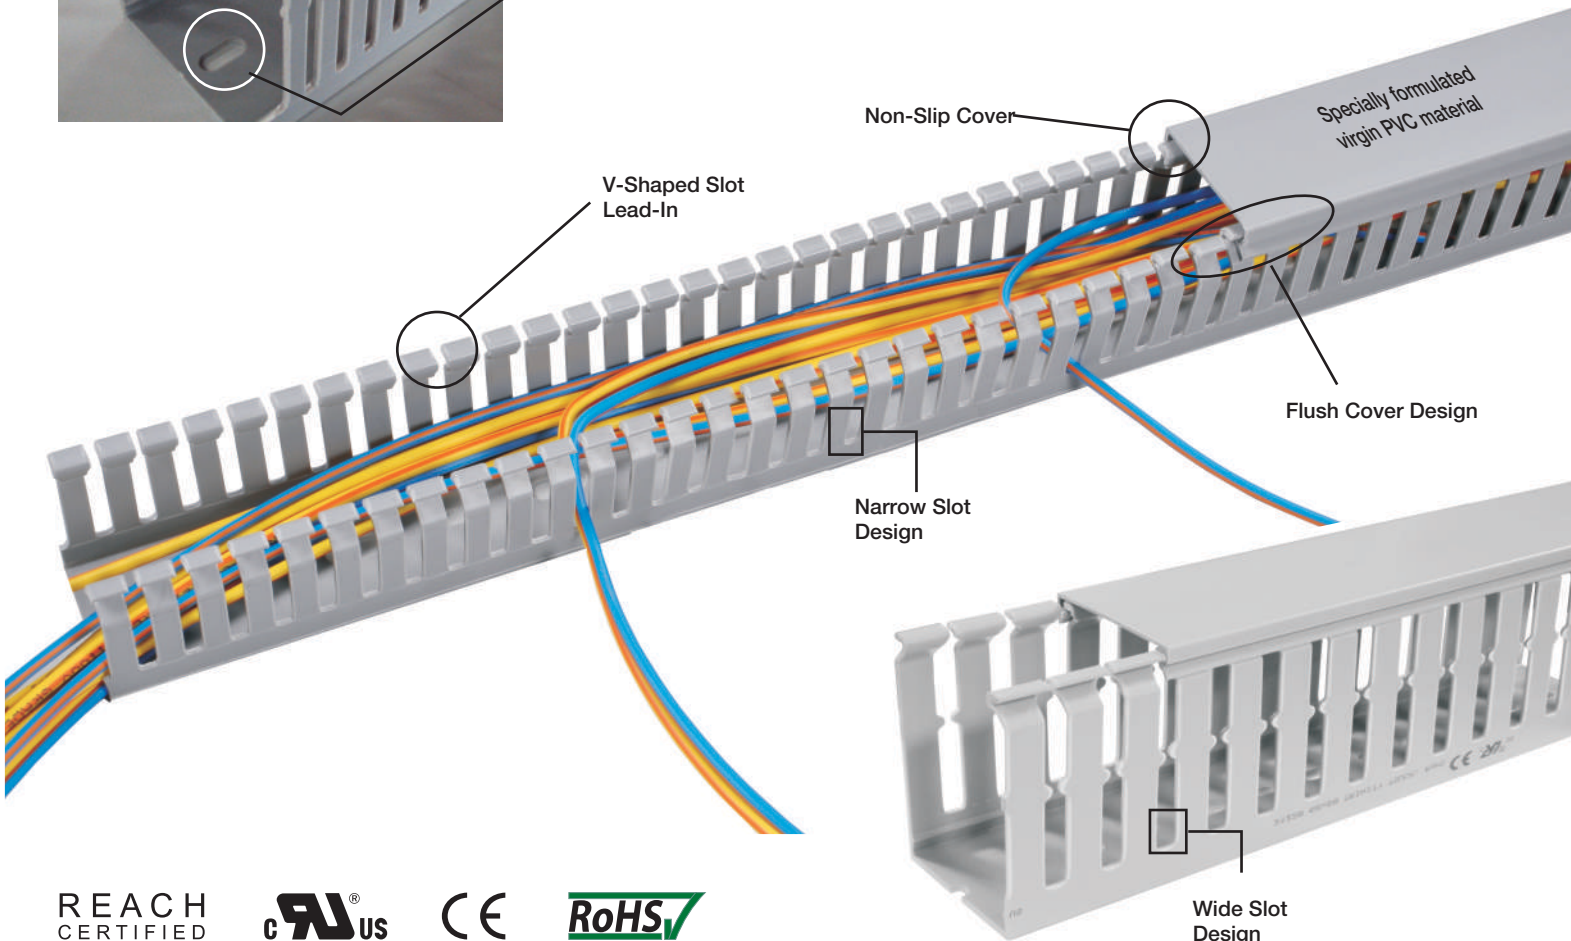

REACH
CERTIFIED

cUL® US

CE

RoHS^v