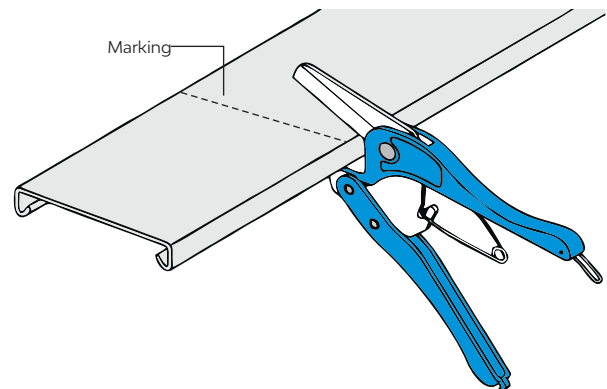

Replacement Instructions

Blade Replacement :

Unhook spring from hook on blade. using a screwdriver and hex wrench, remove nut and screw. Slide blade upward, out of tool, and replace with new blade. Fasten using existing screw and nut.

Anvil Replacement :

Carefully take out existing Anvil. Apply a small amount of adhesive to bottom of replacement Anvil. Place new Anvil into lower jaw of tool.