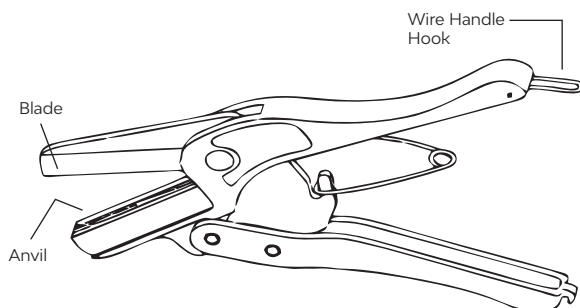

For sizes please correspond the alphabets in design with the alphabets in the above table.

Tools for Installation

Rivet Installation Tool

Article No.	Type	Description	Pcs./Box
01 17 00687	TRIT	Rivet Installation Tool	1

Wiring Ducts Cutting Tool

Article No.	Type	Description	Pcs./Box
01 17 00688	TWDCT	Wiring Duct Cutting Tool	1

Used For Cutting Wiring Duct & Wiring Duct Cover

Replacement Instructions

Blade Replacement :

Unhook spring from hook on blade. using a screwdriver and hex wrench, remove nut and screw. Slide blade upward, out of tool, and replace with new blade. Fasten using existing screw and nut.