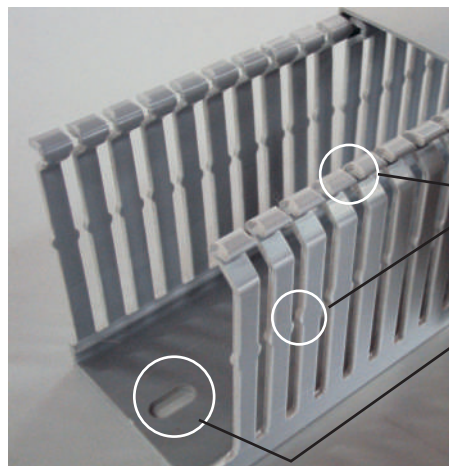

Double Restricted Slot

Mounting Hole Pattern
According to DIN 43659