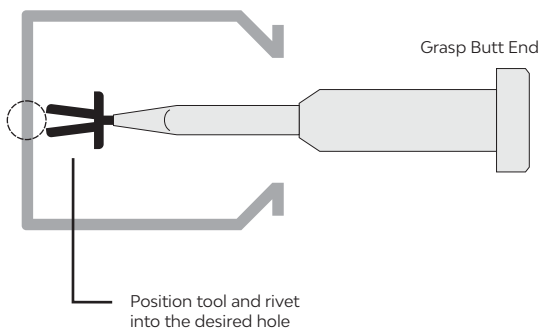

Rivet Installation Tool

Article No.	Type	Description	Pcs./Box
01 17 00687	TRIT	Rivet Installation Tool	1