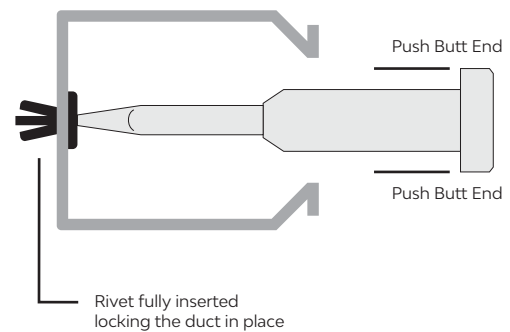

For guidance only

Subject to change in the interest of technical progress

Notes

New in this brochure :

- New sizes 25x30, 30x40, 40x25 & 45x80 (WxH) in PVC wiring ducts.

Technical Information

Nominal Duct Size (mm)	Dimensions (mm)					
	W (Width)	H (Height)	T (Thickness)	X	Y	Z
25	25	1.6	22.20	11.80	3.40	
25	30	1.5	27.30	16.80	3.50	
25	40	1.6	37.20	23.30	3.40	
25	45	1.6	42.20	27.80	3.40	
25	60	1.9	57.50	42.20	3.30	
25	80	2.2	77.80	61.00	3.30	
25	100	2.1	98.00	79.00	3.90	
30	40	1.5	37.20	22.90	3.50	
30	60	1.6	57.50	45.40	3.30	
30	80	2.2	77.80	61.00	3.30	
30	100	1.9	97.50	78.60	3.90	
40	25	1.6	22.20	11.40	3.40	
40	30	1.6	16.40	27.20	3.30	
40	40	1.6	37.20	23.30	3.40	
40	60	1.9	57.50	42.20	3.30	
40	80	2.2	77.80	61.00	3.30	
40	100	2.4	98.00	79.00	3.90	
45	45	1.6	42.20	27.80	3.40	
45	60	1.9	57.50	42.20	3.30	
45	80	2.2	77.40	61.00	3.30	
60	40	1.6	37.20	23.30	3.40	
60	45	1.6	42.20	27.80	3.40	
60	60	1.9	57.50	42.20	3.30	
60	80	2.2	77.80	61.00	3.30	
60	100	2.4	98.00	79.00	3.90	
80	25	1.6	22.10	11.80	3.40	
80	40	1.6	37.20	23.30	3.40	
80	60	1.9	57.50	42.20	3.30	
80	80	2.3	77.80	61.00	3.30	
80	100	2.5	98.00	79.00	3.90	
100	40	1.9	37.20	23.30	3.40	
100	60	1.9	57.50	42.20	3.20	
100	80	2.4	77.80	61.00	3.30	
100	100	2.5	98.00	79.00	3.90	
120	60	2.15	57.40	42.20	3.20	
120	80	2.5	77.80	61.00	3.30	
150	100	2.5	98.00	79.00	3.90	

For sizes please correspond the alphabets in design with the alphabets in the above table.

Tools for Installation

Rivet Installation Tool

Article No.	Type	Description	Pcs./Box
01 17 00687	TRIT	Rivet Installation Tool	1