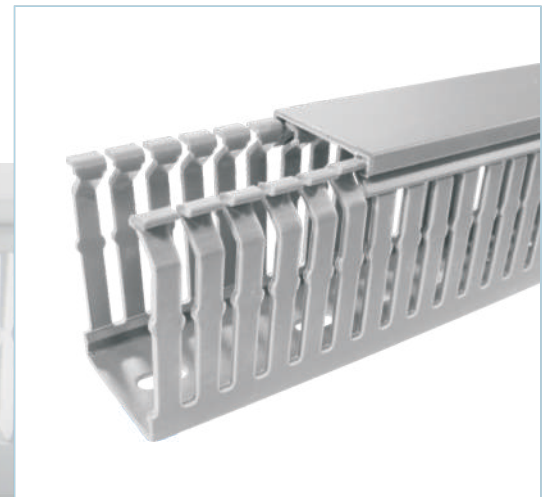

Un-Slotted (Solid Wall)

REACH
CERTIFIED

cUL[®] US

CE

RoHS^v

Wiring Ducts - Narrow Slot

REACH CERTIFIED   

SN	Article No.	Type	Description	Double Restricted Slot *	Duct Size WxH (mm)	Duct Size WxH (inch)	Meter/Box
1	01 17 01250	TBWDN25X25LG2	Wiring Duct Narrow Slot, Light Grey, 2 Meter	–	25 x 25	0.98 x 0.98	120
2	01 17 06962	TBWDN25X30LG2	Wiring Duct Narrow Slot, Light Grey, 2 Meter	–	25 x 30	0.98 x 1.18	96
3	01 17 01066	TBWDN25X40LG2	Wiring Duct Narrow Slot, Light Grey, 2 Meter	–	25 x 40	0.98 x 1.57	96
4	01 17 01586	TBWDN25X45LG2	Wiring Duct Narrow Slot, Light Grey, 2 Meter	–	25 x 45	0.98 x 1.77	96
5	01 17 01251	TBWDN25X60LG2	Wiring Duct Narrow Slot, Light Grey, 2 Meter	✓	25 x 60	0.98 x 2.36	72
6	01 17 01588	TBWDN25X80LG2	Wiring Duct Narrow Slot, Light Grey, 2 Meter	✓	25 x 80	0.98 x 3.15	48
7	01 17 01584	TBWDN25X100LG2	Wiring Duct Narrow Slot, Light Grey, 2 Meter	✓	25 x 100	0.98 x 3.94	48
8	01 17 06961	TBWDN30X40LG2	Wiring Duct Narrow Slot, Light Grey, 2 Meter	–	30 x 40	1.18 x 1.57	80
9	01 17 01252	TBWDN30X80LG2	Wiring Duct Narrow Slot, Light Grey, 2 Meter	✓	30 x 80	1.18 x 3.15	40
10	01 17 06410	TBWDN40X25LG2	Wiring Duct Narrow Slot, Light Grey, 2 Meter	–	40 x 25	1.57 x 0.98	96
11	01 17 01068	TBWDN40X40LG2	Wiring Duct Narrow Slot, Light Grey, 2 Meter	–	40 x 40	1.57 x 1.57	64
12	01 17 01070	TBWDN40X60LG2	Wiring Duct Narrow Slot, Light Grey, 2 Meter	✓	40 x 60	1.57 x 2.36	48
13	01 17 01072	TBWDN40X80LG2	Wiring Duct Narrow Slot, Light Grey, 2 Meter	✓	40 x 80	1.57 x 3.15	32
14	01 17 01253	TBWDN40X100LG2	Wiring Duct Narrow Slot, Light Grey, 2 Meter	✓	40 x 100	1.57 x 3.94	32
15	01 17 01590	TBWDN45X45LG2	Wiring Duct Narrow Slot, Light Grey, 2 Meter	–	45 x 45	1.77 x 1.77	64
16	01 17 04064	TBWDN45X60LG2	Wiring Duct Narrow Slot, Light Grey, 2 Meter	✓	45 x 60	1.77 x 2.36	48
17	01 17 06414	TBWDN45X80LG2	Wiring Duct Narrow Slot, Light Grey, 2 Meter	✓	45 x 80	1.77 x 3.15	32
18	01 17 01592	TBWDN60X40LG2	Wiring Duct Narrow Slot, Light Grey, 2 Meter	–	60 x 40	2.36 x 1.57	36
19	01 17 05265	TBWDN60X45LG2	Wiring Duct Narrow Slot, Light Grey, 2 Meter	–	60 x 45	2.36 x 1.77	36
20	01 17 01074	TBWDN60X60LG2	Wiring Duct Narrow Slot, Light Grey, 2 Meter	✓	60 x 60	2.36 x 2.36	36
21	01 17 01076	TBWDN60X80LG2	Wiring Duct Narrow Slot, Light Grey, 2 Meter	✓	60 x 80	2.36 x 3.15	24
22	01 17 01254	TBWDN60X100LG2	Wiring Duct Narrow Slot, Light Grey, 2 Meter	✓	60 x 100	2.36 x 3.94	24
23	01 17 01596	TBWDN80X40LG2	Wiring Duct Narrow Slot, Light Grey, 2 Meter	–	80 x 40	3.15 x 1.57	24
24	01 17 01598	TBWDN80X60LG2	Wiring Duct Narrow Slot, Light Grey, 2 Meter	✓	80 x 60	3.15 x 2.36	24
25	01 17 01255	TBWDN80X80LG2	Wiring Duct Narrow Slot, Light Grey, 2 Meter	✓	80 x 80	3.15 x 3.15	16
26	01 17 01594	TBWDN80X100LG2	Wiring Duct Narrow Slot, Light Grey, 2 Meter	✓	80 x 100	3.15 x 3.94	16
27	01 17 01582	TBWDN100X60LG2	Wiring Duct Narrow Slot, Light Grey, 2 Meter	✓	100 x 60	3.94 x 2.36	24
28	01 17 02670	TBWDN100X80LG2	Wiring Duct Narrow Slot, Light Grey, 2 Meter	✓	100 x 80	3.94 x 3.15	16
29	01 17 01256	TBWDN100X100LG2	Wiring Duct Narrow Slot, Light Grey, 2 Meter	✓	100 x 100	3.94 x 3.94	16
30	01 17 02672	TBWDN120X80LG2	Wiring Duct Narrow Slot, Light Grey, 2 Meter	✓	120 x 80	4.72 x 3.15	12
31	# 01 17 04986	TBWDN150X100LG2	Wiring Duct Narrow Slot, Light Grey, 2 Meter	✓	150 x 100	5.90 x 3.94	8