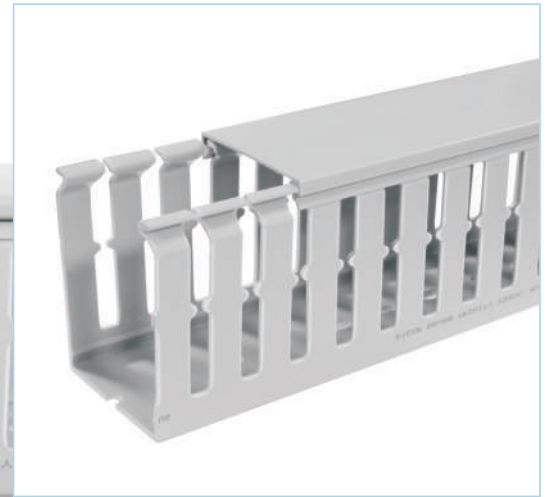

Wiring Ducts - Wide Slot

REACH CERTIFIED

SN	Article No.	Type	Description	Double Restricted Slot *	Duct Size WxH (mm)	Duct Size WxH (inch)	Meter/Box
1	01 17 02546	TBWDW25X25LG2	Wiring Duct Wide Slot, Light Grey, 2 Meter	-	25 x 25	0.98 x 0.98	120
2	01 17 06966	TBWDW25X30LG2	Wiring Duct Wide Slot, Light Grey, 2 Meter	-	25 x 30	0.98 x 1.18	96
3	01 17 02547	TBWDW25X40LG2	Wiring Duct Wide Slot, Light Grey, 2 Meter	-	25 x 40	0.98 x 1.57	96
4	01 17 02548	TBWDW25X45LG2	Wiring Duct Wide Slot, Light Grey, 2 Meter	-	25 x 45	0.98 x 1.77	96
5	01 17 02549	TBWDW25X60LG2	Wiring Duct Wide Slot, Light Grey, 2 Meter	✓	25 x 60	0.98 x 2.36	72
6	01 17 02517	TBWDW25X80LG2	Wiring Duct Wide Slot, Light Grey, 2 Meter	✓	25 x 80	0.98 x 3.15	48
7	01 17 02550	TBWDW25X100LG2	Wiring Duct Wide Slot, Light Grey, 2 Meter	✓	25 x 100	0.98 x 3.94	48
8	01 17 06967	TBWDW30X40LG2	Wiring Duct Wide Slot, Light Grey, 2 Meter	-	30 x 40	1.18 x 1.57	80
9	01 17 02519	TBWDW30X80LG2	Wiring Duct Wide Slot, Light Grey, 2 Meter	✓	30 x 80	1.18 x 3.15	40
10	01 17 06508	TBWDW40X25LG2	Wiring Duct Wide Slot, Light Grey, 2 Meter	-	40 x 25	1.57 x 0.98	96
11	01 17 02551	TBWDW40X40LG2	Wiring Duct Wide Slot, Light Grey, 2 Meter	-	40 x 40	1.57 x 1.57	64
12	01 17 02552	TBWDW40X60LG2	Wiring Duct Wide Slot, Light Grey, 2 Meter	✓	40 x 60	1.57 x 2.36	48
13	01 17 02521	TBWDW40X80LG2	Wiring Duct Wide Slot, Light Grey, 2 Meter	✓	40 x 80	1.57 x 3.15	32
14	01 17 02553	TBWDW40X100LG2	Wiring Duct Wide Slot, Light Grey, 2 Meter	✓	40 x 100	1.57 x 3.94	32
15	01 17 02554	TBWDW45X45LG2	Wiring Duct Wide Slot, Light Grey, 2 Meter	-	45 x 45	1.77 x 1.77	64
16	01 17 04068	TBWDW45X60LG2	Wiring Duct Wide Slot, Light Grey, 2 Meter	✓	45 x 60	1.77 x 2.36	48
17	01 17 06506	TBWDW45X80LG2	Wiring Duct Wide Slot, Light Grey, 2 Meter	✓	45 x 80	1.77 x 3.15	32
18	01 17 02555	TBWDW60X40LG2	Wiring Duct Wide Slot, Light Grey, 2 Meter	-	60 x 40	2.36 x 1.57	36
19	01 17 05262	TBWDW60X45LG2	Wiring Duct Wide Slot, Light Grey, 2 Meter	-	60 x 45	2.36 x 1.77	36
20	01 17 02556	TBWDW60X60LG2	Wiring Duct Wide Slot, Light Grey, 2 Meter	✓	60 x 60	2.36 x 2.36	36
21	01 17 02523	TBWDW60X80LG2	Wiring Duct Wide Slot, Light Grey, 2 Meter	✓	60 x 80	2.36 x 3.15	24
22	01 17 02557	TBWDW60X100LG2	Wiring Duct Wide Slot, Light Grey, 2 Meter	✓	60 x 100	2.36 x 3.94	24
23	01 17 02558	TBWDW80X40LG2	Wiring Duct Wide Slot, Light Grey, 2 Meter	-	80 x 40	3.15 x 1.57	24
24	01 17 02559	TBWDW80X60LG2	Wiring Duct Wide Slot, Light Grey, 2 Meter	✓	80 x 60	3.15 x 2.36	24
25	01 17 02525	TBWDW80X80LG2	Wiring Duct Wide Slot, Light Grey, 2 Meter	✓	80 x 80	3.15 x 3.15	16
26	01 17 04881	TBWDW80X100LG2	Wiring Duct Wide Slot, Light Grey, 2 Meter	✓	80 x 100	3.15 x 3.94	16
27	01 17 05138	TBWDW100X60LG2	Wiring Duct Wide Slot, Light Grey, 2 Meter	✓	100 x 60	3.94 x 2.36	24
28	01 17 02674	TBWDW100X80LG2	Wiring Duct Wide Slot, Light Grey, 2 Meter	✓	100 x 80	3.94 x 3.15	16
29	01 17 02562	TBWDW100X100LG2	Wiring Duct Wide Slot, Light Grey, 2 Meter	✓	100 x 100	3.94 x 3.94	16
30	01 17 02676	TBWDW120X80LG2	Wiring Duct Wide Slot, Light Grey, 2 Meter	✓	120 x 80	4.72 x 3.15	12
31	# 01 17 05304	TBWDW150X100LG2	Wiring Duct Wide Slot, Light Grey, 2 Meter	✓	150 x 100	5.90 x 3.94	8