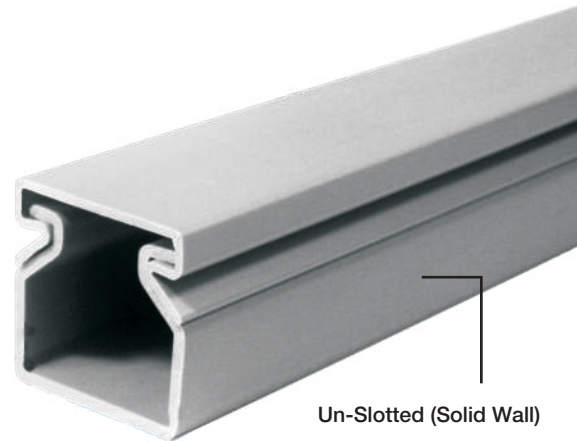

Un-Slotted (Solid Wall)